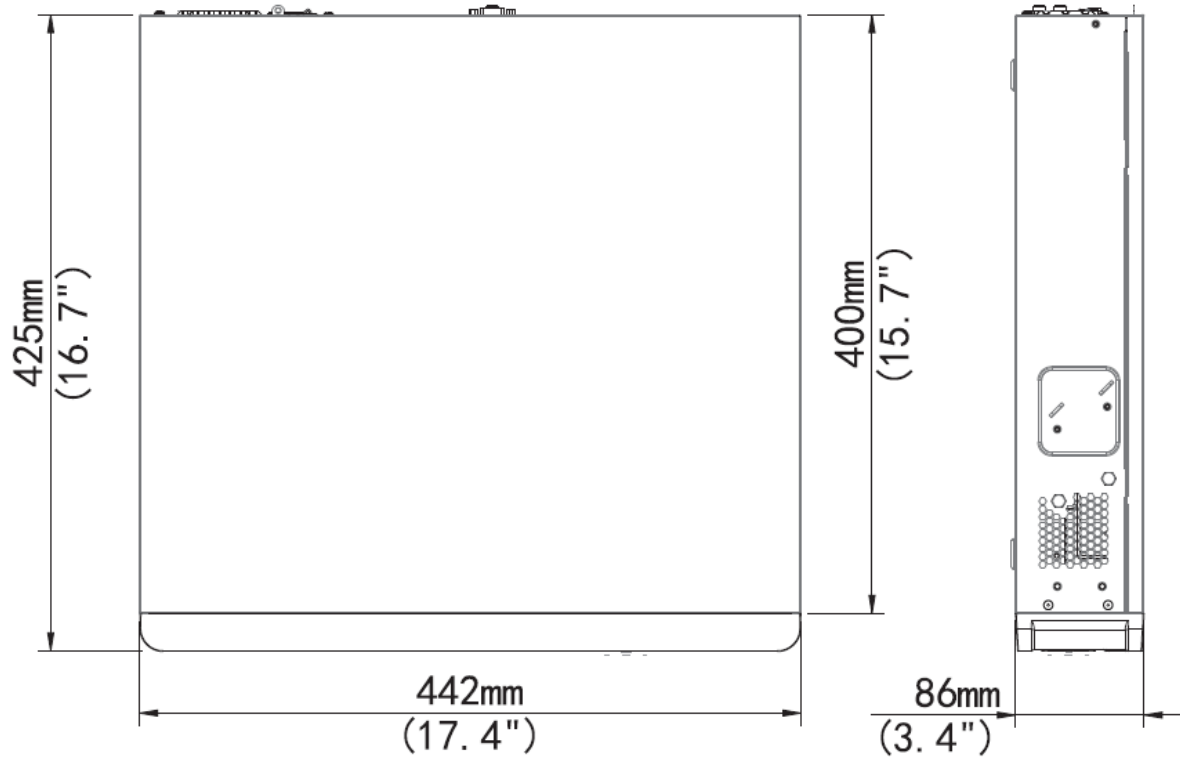

Network Video Recorder

RUP32NVR1

Key Features

- 32 Channel Input
- Third-party IP cameras supported with ONVIF conformance
- Support 2-ch HDMI (HDMI2 at up to 4K (3840x2160) resolution), 1-ch VGA,
- Up to 12 Megapixels resolution recording
- Support H.265/H.264 Video Formats
- Accurate retrieval, instant playback
- 4 SATA HDD up to 32 TB
- Support Various VCA detection alarm and VCA search
- Support for 12V Power Output
- Plug & Play with up to 16 independent PoE network interfaces
- Support for P2P, UPnP, NTP, DHCP, PPPoE
- Support for mobile client access

Dimensions	86 × 442 × 425mm (3.4" × 17.4" × 16.7")
Weight (without HDD)	≤ 11.55 lb (5.24 Kg)

Dimensions

Rear Panel