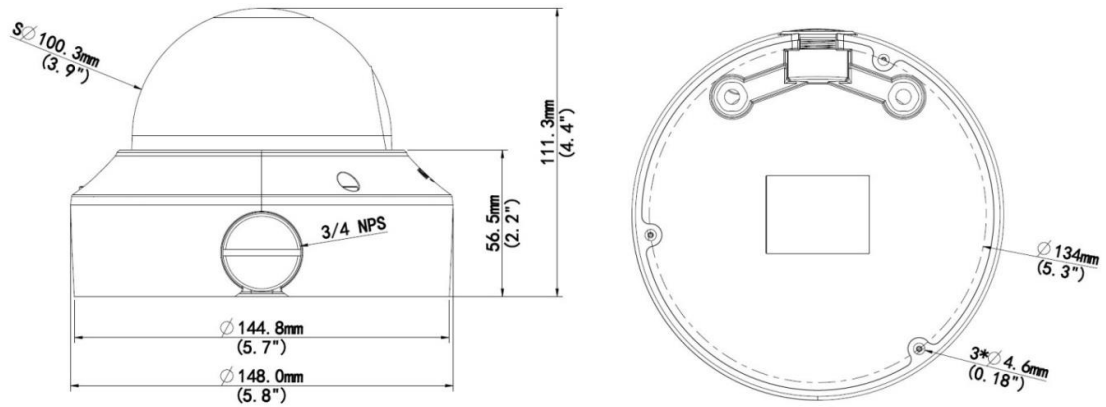

Dimensions (Ø x H)	Ø5.8" x 4.4" (Ø148 x 111.3 mm)
Weight	1.7 lb (0.75 kg)
Working Environment	-40°F ~ 140°F, (-40°C ~ +60°C) Humidity ≤ 90% RH(non-condensing)
Vandal Resistant	IK10
Ingress Protection	IP66

Dimensions

Accessories

Installation mode	Accessories	Description
Ceiling mount	Mounting pedestal is included in the product package	For indoor ceiling installation