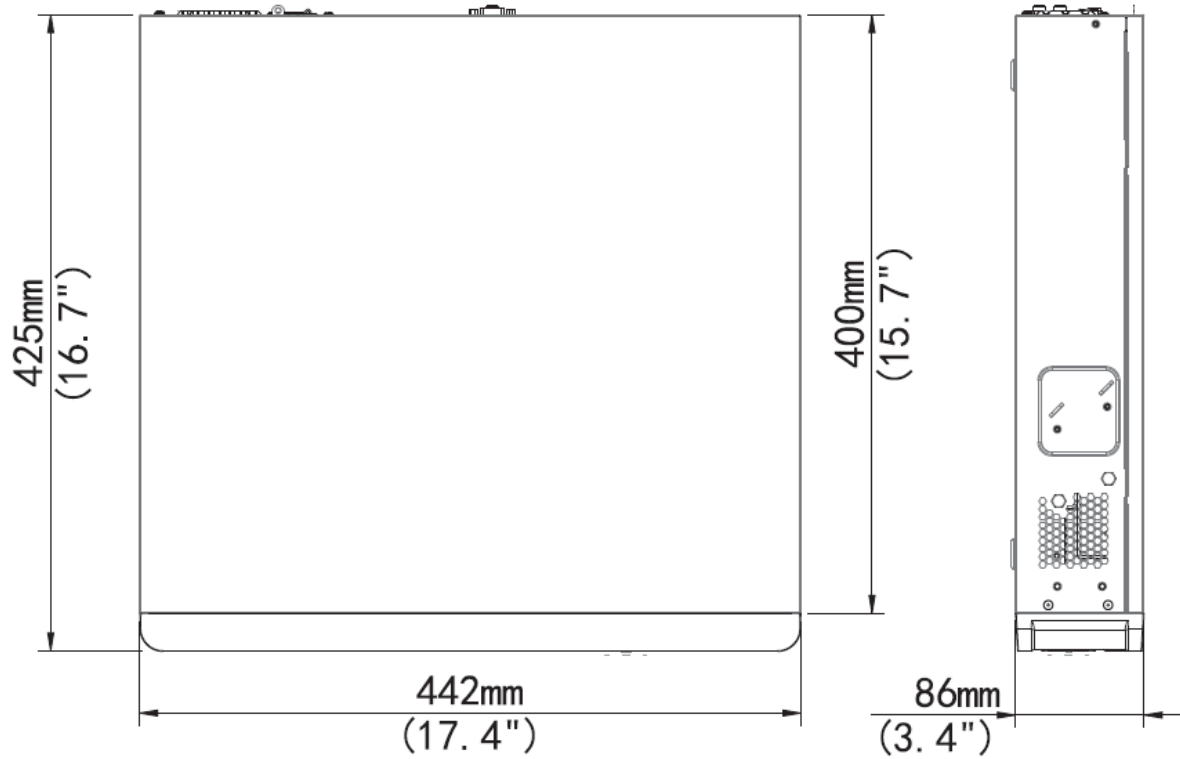

Network Video Recorder

RUP16NVR1

Key Features

- 16 Channel Input
- Third-party IP cameras supported with ONVIF conformance
- Support 2-ch HDMI (HDMI2 at up to 4K (3840x2160) resolution), 1-ch VGA,
- Up to 12 Megapixels resolution recording
- Support H.265/H.264 Video Formats
- Accurate retrieval, instant playback
- 4 SATA HDD up to 32 TB
- Support Various VCA detection alarm and VCA search
- Support for 12V Power Output
- Plug & Play with up to 16 independent PoE network interfaces
- Support for P2P, UPnP, NTP, DHCP, PPPoE
- Support for mobile client access

Dimensions	86 × 442 × 425mm (3.4" × 17.4" × 16.7")
Weight (without HDD)	≤ 11.55 lb (5.24 Kg)

Dimensions

Rear Panel