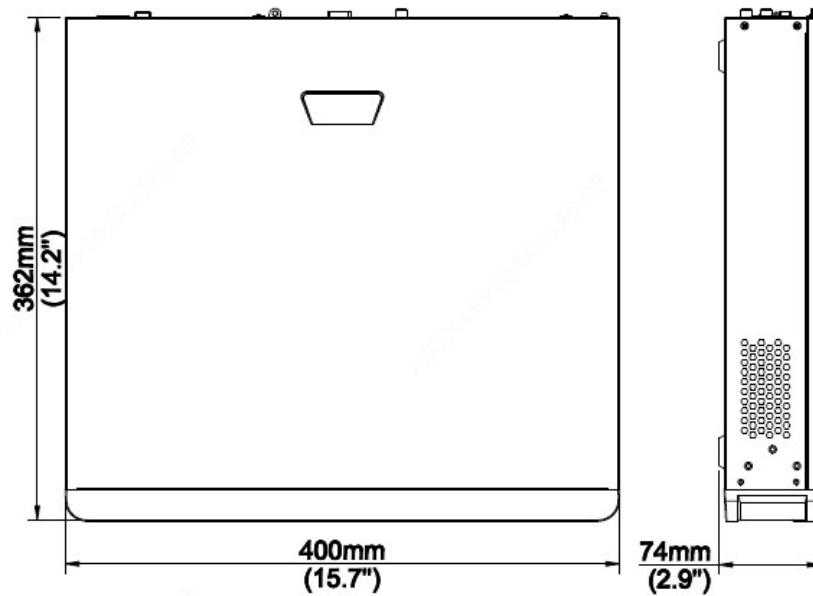

Specifications

	RUP16NVR1X
Video and Audio	
IP Video Input	32-ch
Two-way audio Input	1-ch, RCA
Network	
Incoming bandwidth	160Mbps
Outgoing bandwidth	64Mbps
Remote connection	128
Protocols	P2P, UPnP, NTP, DHCP, PPPoE
Video/Audio Output	
HDMI/VGA Output	HDMI: 4K (3840x2160@30), 1920X1080@60, 1920X1080@50, 1600X1200@60, 1280X1024@60, 1280X720@60, 1024X768@60 VGA: 1920X1080@60, 1920X1080@50, 1280X1024@60, 1280X720@60, 1024X768@60
Recording Resolution	8MP/6MP/5MP/4MP/3MP/1080p/960p/720p/D1/2CIF/CIF
Audio Output	1-ch, RCA
Synchronous Playback	16-ch
Corridor Mode Screen	3/4/5/7/9/10/12/16
Decoding	
Compression	Ultra265/H.265/H.264
Live view/Playback	8MP/6MP/5MP/4MP/3MP/1080p/960p/720p/D1/2CIF/CIF
Capability	2 x 4K@30, 4x 4MP@30, 5 x 3MP@30, 8 x 1080P @30, 16 x 720P@30
Hard Disk	
SATA	4 SATA interfaces
Capacity	up to 10TB for each disk
Smart	
VCA Detection	Face detection, Intrusion detection, Cross line detection, Audio detection, Defocus detection, Scene change detection, Auto tracking, Object Left Behind, Object Removed
VCA Search	Face search, Behavior search
Statistical Analysis	People counting
External Interface	
Network Interface	1 RJ-45 10M/100M/1000M self-adaptive Ethernet Interface
USB Interface	Front panel: 1 x USB2.0, Rear panel: 1 x USB3.0
Serial Interface	1 x RS485
Alarm In	16-ch
Alarm Out	4-ch
PoE	
Interface	16 independent 100 Mbps PoE network interfaces
Max Power	Max 30W for single port Max 240W in total
Supported Standard	IEEE 802.3af/at
General	

Power Supply	100 ~ 240 VAC
Consumption (without HDD and PoE)	≤ 15 W
Working Environment	+14°F ~ +131°F (-10°C ~ + 55°C), Humidity ≤ 90% RH (non-condensing)
Dimensions	3.4" × 17.4" × 16.7" (86 × 442 × 425mm)
Weight (without HDD)	≤ 11.02 lb (5 Kg)

Dimensions

Rear Panel